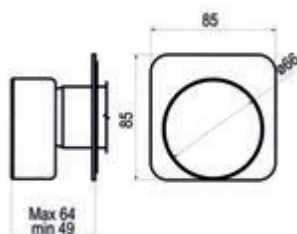

Marquina		Ref. 7797316	517,80 €
Carrara		Ref. 7797311	517,80 €