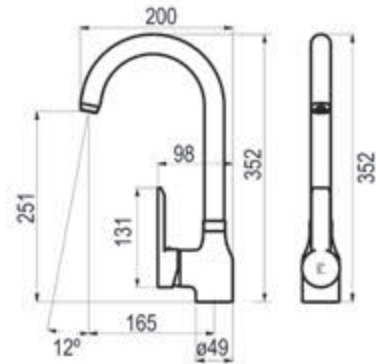

Karim Due

Karim Due / Grifo de cocina

Cromo Ref. 88948600 • 133,60 €

Cromo Ref. 8894860E 145,10 €